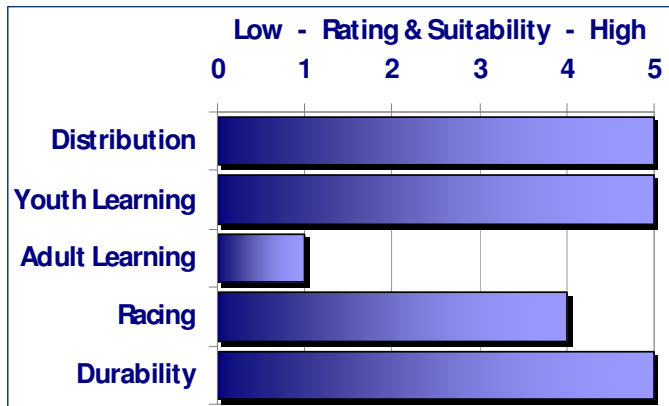

Boat Documentation

Picture and General information

Rating & Suitability Graphic

Number of Persons

Technical Details

Contact Details

ISAF Learn to Sail Recommended Boat

RS Tera

The RS Tera is an ISAF Recognized Class Suitable for one or two children. Easy and exciting performance encourages progression from beginner up to international level racing

Low - Rating & Suitability - High

Category	0	1	2	3	4	5
Distribution	[Bar from 0 to 5]					
Youth Learning	[Bar from 0 to 5]					
Adult Learning	[Bar from 0 to 1]					
Racing					[Bar from 4 to 5]	
Durability	[Bar from 0 to 5]					

Number of persons options

key: adult youth

Technical Details:

Length - m	
Beam - m	2.87
Hull weight - kg	1.23
Mainsail area - m²	35
Spinnaker area - m²	4.8 or 3.7 - (sport or pro)
Jib area - m²	n/a
Stayed rig	n/a
Trapeze	No
Hull construction	No
Safety features	Rotomoulded Polyethylene
Safety assessment	Sealed mast, righting lines
	Conforms to EU Recreational Craft Directive 94/25/EC as amended by Directive 2003/33/EC

Contact Details:

Address: RS Sailing, Trafalgar Close, Chandlers Ford, SO53 4BW, UK
Phone: +44 2380 246332
Web: www.rssailing.com
Fax: +44 2380 274800
Email: riki@rssailing.com